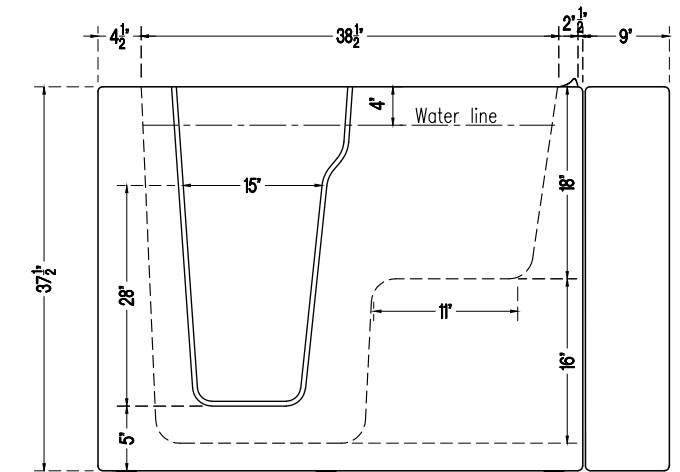

Specifications:

29¾" W x 53" L x 37½" H	17" H x 20½" W	165 lbs	18" (at top)
TUB DIMENSIONS	SEAT DIMENSIONS	TUB WEIGHT	DOOR WIDTH

Standard Features L.A. 3052

- Marine-Grade Fiberglass & Resin Composite Tub Shell
- High-Gloss, Triple-Coated Gelcoat Finish
- One-Piece, Stainless-Steel Support Frame
- 6 Adjustable Leveling Legs
- Low, 6" Door Threshold
- Ergonomic, Push/Pull Door Handle
- Water-Tight Door Seal
- Inward Swinging Door
- 17" High, ADA-Compliant, Contoured Seat
- Neck Pillow
- Interior Safety Grab Bar
- Deck-Mounted, U-Shaped Grab Bar
- Non-Slip, Textured Floor
- Integrated Door Drain
- 4-piece Chrome Faucet
- 2 Integrated Front Access Maintenance Panels
- Color-Matched Extension Kit to fit 60"
- Flangeless Design
- 1 HP Pump
- Anti-Scald Valve

Door/Drain Orientation

Right-Hand

Left-Hand

Tub Colors

White

Biscuit

Top View

Side View

Unique, space saving design

The Liquid Accents 2848 presents an elegant, safe and rewarding spa experience within a unique, space-saving design. The 2848's compact width and length allows for easy maneuverability through narrow doorways and hallways, fitting perfectly in tight spaces. This is the tub of choice for installation in a 48" shower stall.

Specifications:

28" W x 47¹/₂" L x 40" H	17" H x 20" W	144 lbs	19" (at top)
TUB DIMENSIONS	SEAT DIMENSIONS	TUB WEIGHT	DOOR WIDTH

Standard Features L.A. 2848

- Marine-Grade Fiberglass & Resin Composite Tub Shell
- High-Gloss, Triple-Coated Gelcoat Finish
- One-Piece, Stainless-Steel Support Frame
- 6 Adjustable Leveling Legs
- Low, 6" Door Threshold
- Ergonomic, Push/Pull Door Handle
- Water-Tight Door Seal
- Inward Swinging Door
- 17" High, Contoured Seat
- Neck Pillow
- Interior Safety Grab Bar
- Deck-Mounted, U-Shaped Grab Bar
- Non-Slip, Textured Floor
- Integrated Door Drain
- 4-piece Chrome Faucet
- 2 Integrated Front Access Maintenance Panels
- Color-Matched Extension Kit to fit 60"
- Flangeless Design
- 1 HP Pump
- Anti-Scald Valve