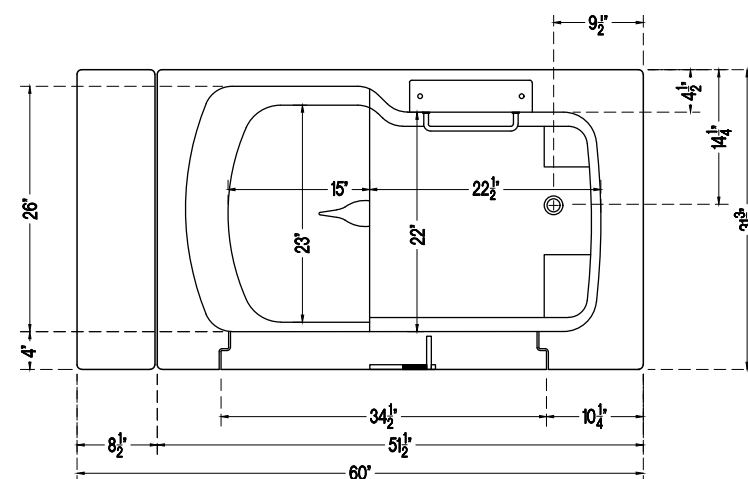

L.A. 3252W

Liquid Accents

Worry-free, easy access

The Liquid Accents 3252W is extremely roomy, luxury-sized, and packed with specialty features. The extra-wide 34½" outward-swinging door is the highlight of this slide-in or transfer seat walk-in tub design. The full seat access from the exterior of the tub was specifically engineered for wheelchair users, seniors with limited mobility and those users with special needs.

The 3252W comes highly recommended by in-home and long-term health care professionals. Special attention was paid to the door and locking mechanism to ensure a worry-free, leak-proof door seal. The 3252W is also an excellent choice for bathers who may have difficulty fitting through smaller tub doorways.

Specifications:

31^{3/4}" W x 51^{1/2}" L x 40^{1/4}" H	17" H x 23" W	195 lbs	34^{1/2}" (at top)
TUB DIMENSIONS	SEAT DIMENSIONS	TUB WEIGHT	DOOR WIDTH

Standard Features L.A. 3252W

- Marine-Grade Fiberglass & Resin Composite Tub Shell
- High-Gloss, Triple-Coated Gelcoat Finish
- One-Piece, Stainless-Steel Support Frame
- 6 Adjustable Leveling Legs
- Low, 6" Door Threshold
- Ergonomic, Push/Pull Door Handle
- Water-Tight Door Seal
- Outward Swinging Door
- 17" High, ADA-Compliant, Contoured Seat
- Neck Pillow
- Interior Safety Grab Bar
- Deck-Mounted, U-Shaped Grab Bar
- Non-Slip, Textured Floor
- Integrated Door Drain
- 4-piece Chrome Faucet
- 2 Integrated Front Access Maintenance Panels
- Color-Matched Extension Kit to fit 60"
- Flangeless Design
- 1 HP Pump
- Anti-Scald Valve

Optional Features L.A. 3252W

- Optional baseboard available in white or biscuit
- Drain Options: 2" Quick Drain or Secondary Toe-Touch Emergency Drain

Hydromassage System Add-Ons & Upgrades