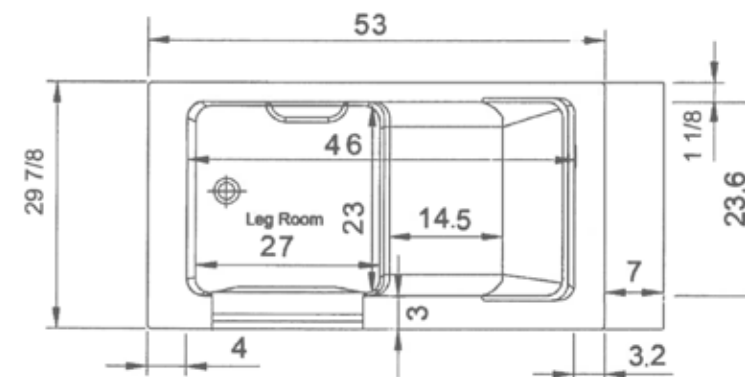

L.A. 3053 Alexis

Liquid Accents

Safety, independence, comfort

With the Alexis Walk-in Bathtub, bathing at home is effortless, safe and soothing. Easy to enter with a low threshold and built-in safety grab bar. The Alexis has everything you need in a walk-in bathtub. Plus, the Alexis is the only walk-in bathtub to offer all five relaxing therapeutic features standard. These features operate independently or simultaneously providing the comfort and relief you seek. The Alexis Walk-in Bathtub conveniently fits into the same space as a standard-sized 60" bathtub or shower.

Specifications:

29^{3/4}" W x 53" L x 37^{1/2}" H	17" W x 24" L	185 lbs	20" (at top)
TUB DIMENSIONS	SEAT DIMENSIONS	TUB WEIGHT	DOOR WIDTH

Standard Features L.A. 3053 ALEXIS

- Stylish chrome fixtures and hand held sprayer
- Dual drains empty the tub quickly
- Easy-to-clean, scratch- and stain-resistant gel coat finish
- Energy saving structural thickness insulates bath and maintains constant water temperature
- Slip-resistant floor
- Stainless steel safety grab bar
- Removable neck/back and seat cushions
- 18 chrome-capped, copper air jets
- 10 chrome water jets (6 on back, 2 on feet, 2 on calves), 28 jets in all
- Chromatherapy, aromatherapy and ozonator
- Color-Matched Extension Kit to fit 60"
- 400 watt, 3.6 amp air blower, 7.5 amp pump motor
- 1500 watt in-line heater, 13.6 amp
- 17" h X 24" w ADA-Compliant seat
- Anti-Overheat automatic switch off

Optional Features L.A. 3053 ALEXIS

- Optional baseboard available in white or biscuit
- Digital Thermometer Hand Shower (Wand color indicates water temperature)

Door/Drain Orientation

Tub Colors

Top View

Side View