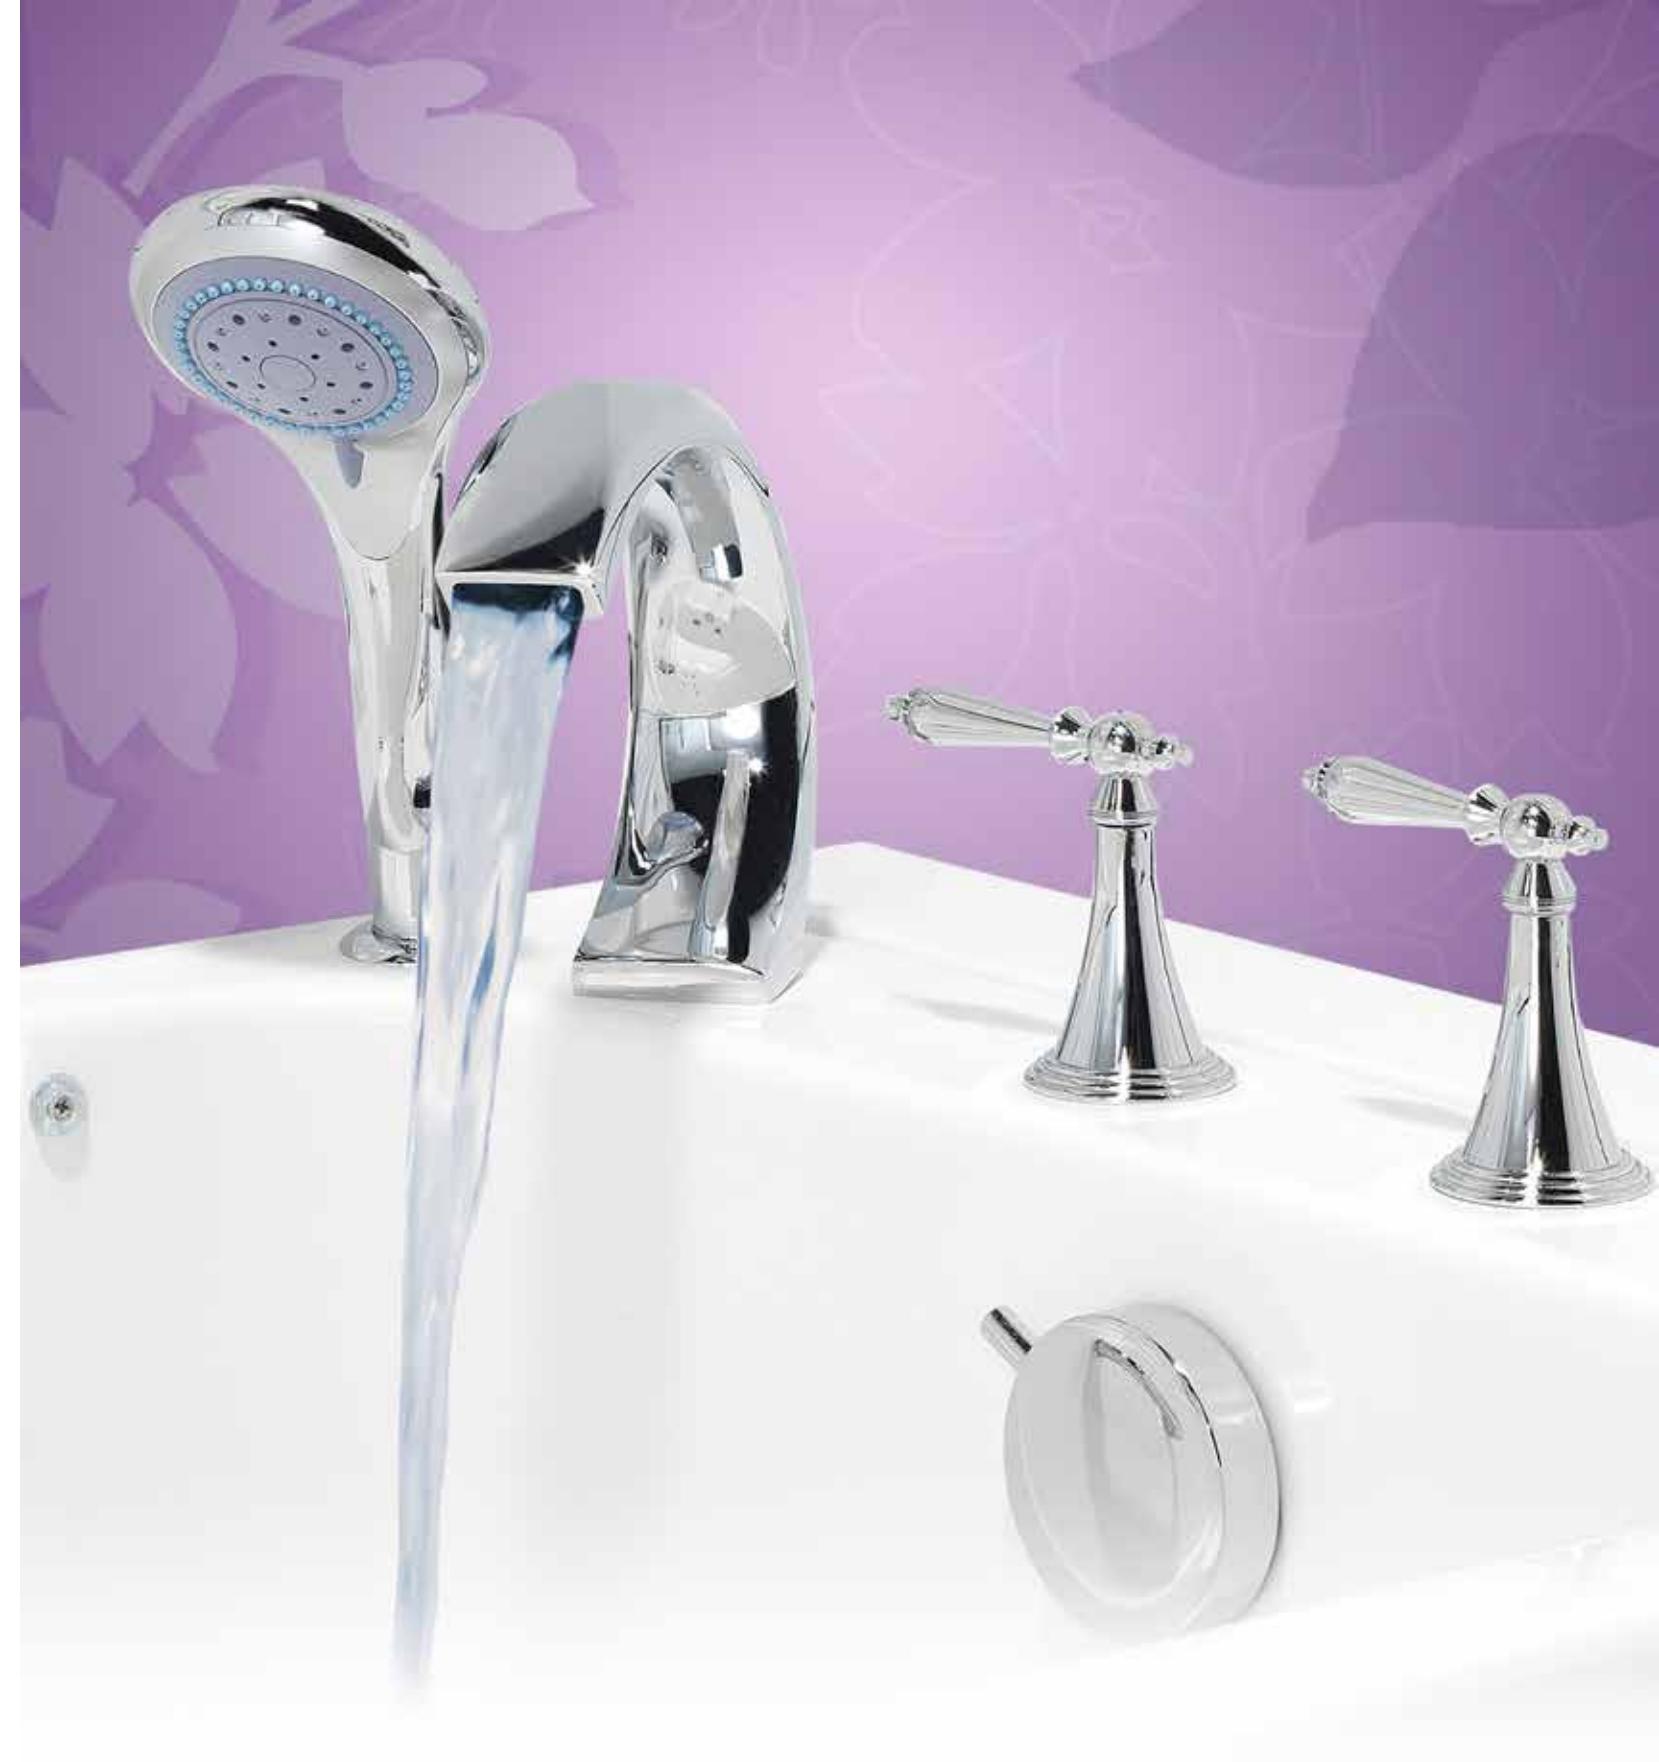

5 Standard Therapies on your Alexis Walk-in Bathtub

Hydrotherapy Jet Massage

A total of 10 water jets massage the body, eliminating pain-causing lactic acid in the muscles, while helping to relieve body aches and inflammation.

Air Bubble Therapy

18 air spa jets release thousands of tiny bubbles creating a gentle caressing massage, improving circulation. Warm air bubbles increase buoyancy, making tired muscles weightless and relieving tired joints.

Color Chromotherapy

The use of colored lights in water improves one's mood and enhances relaxation. Chromotherapy is used for stress, insomnia and seasonal affective disorder.

Aromatherapy

A selection of scents are available which release neurochemicals in the brain that result in relaxation or invigoration, depending upon the essential oil chosen.

Ozone Therapy & Purification

Ozone purifies the water and aids in healing skin conditions. Ozone enhances oxygen intake as well. This low density ozone has an oxidizing effect that actually disinfects the water.

These products meet stringent UPC plumbing code requirements

International Association of Plumbing and Mechanical Officials

Warranty

We offer a 5-year warranty on the tub shell, hinge, door and seal and a 2-year warranty on all other walk-in components. Speak with your representative to learn more.

©2020 BCI Acrylic, Inc.
Liquid Accents is a division of BCI Acrylic, Inc.
LA-WITB 02.20 TOR 15M