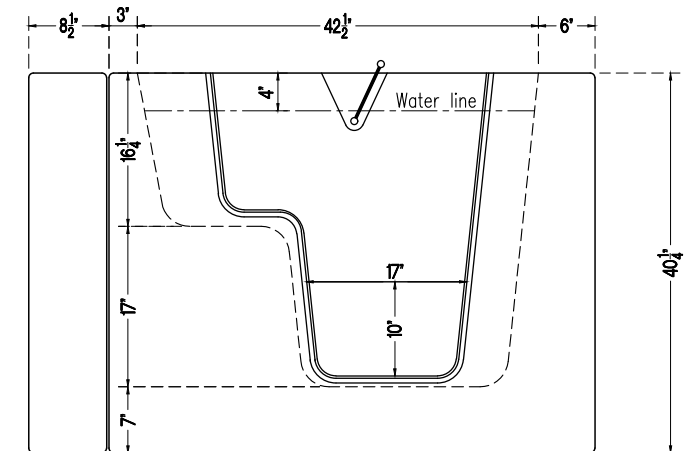

Tub Colors

White

Biscuit

Top View

Side View

L.A. 3052W

Liquid Accents

Accessible, compact and functional