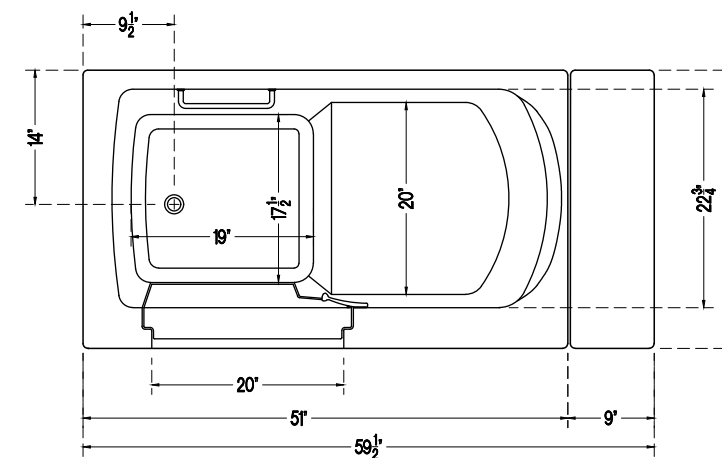

Specifications:

29¾" W x 53" L x 37½" H	17" H x 20½" W	165 lbs	18" (at top)
TUB DIMENSIONS	SEAT DIMENSIONS	TUB WEIGHT	DOOR WIDTH

Standard Features L.A. 3052

- Marine-Grade Fiberglass & Resin Composite Tub Shell
- High-Gloss, Triple-Coated Gelcoat Finish
- One-Piece, Stainless-Steel Support Frame
- 6 Adjustable Leveling Legs
- Low, 6" Door Threshold
- Ergonomic, Push/Pull Door Handle
- Water-Tight Door Seal
- Inward Swinging Door
- 17" High, ADA-Compliant, Contoured Seat
- Neck Pillow
- Interior Safety Grab Bar
- Deck-Mounted, U-Shaped Grab Bar
- Non-Slip, Textured Floor
- Integrated Door Drain
- 4-piece Chrome Faucet
- 2 Integrated Front Access Maintenance Panels
- Color-Matched Extension Kit to fit 60"
- Flangeless Design
- 1 HP Pump
- Anti-Scald Valve

Door/Drain Orientation

Right-Hand

Left-Hand

Tub Colors

White

Biscuit

Top View

Side View