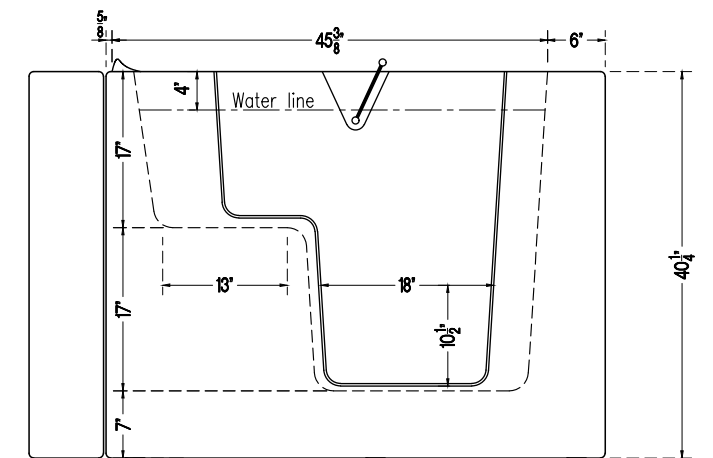

L.A. 3052W

Liquid Accents

Accessible, compact and functional

The Liquid Accents 3052W represents an ambitious balance of accessibility, compactness, and functionality. The 30" wide, outward-swinging door allows near full front access to the seat making transfers from a wheelchair simpler, while still being able to open the door fully in a narrow, 60" wide bathroom space.

The 3052W comes highly recommended by in-home healthcare professionals for its simplicity when assisting wheelchair users, seniors with limited mobility and those individuals with special needs. Special attention was paid to the door and locking mechanism to ensure a worry-free, leak-proof door seal.

Specifications:

29^{3/4}" W x 52" L x 40^{1/4}" H	17" H x 22" W	185 lbs	34^{1/2} (at top)
TUB DIMENSIONS	SEAT DIMENSIONS	TUB WEIGHT	DOOR WIDTH

Standard Features L.A. 3052W

- Marine-Grade Fiberglass & Resin Composite Tub Shell
- High-Gloss, Triple-Coated Gelcoat Finish
- One-Piece, Stainless-Steel Support Frame
- 6 Adjustable Leveling Legs
- Low, 6" Door Threshold
- Ergonomic, Push/Pull Door Handle
- Water-Tight Door Seal
- Outward Swinging Door
- 17" High, ADA-Compliant, Contoured Seat
- Neck Pillow
- Interior Safety Grab Bar
- Deck-Mounted, U-Shaped Grab Bar
- Non-Slip, Textured Floor
- Integrated Door Drain
- 4-piece Chrome Faucet
- 2 Integrated Front Access Maintenance Panels
- Color-Matched Extension Kit to fit 60"
- Flangeless Design
- 1 HP Pump
- Anti-Scald Valve

Optional Features L.A. 3052W

- Optional baseboard available in white or biscuit
- Drain Options: 2" Quick Drain or Secondary Toe-Touch Emergency Drain

Hydromassage System Add-Ons & Upgrades

- Inline Heater
- Aromatherapy System
- Chromotherapy Light System
- Ozone Sanitation System

Therapeutic System Options