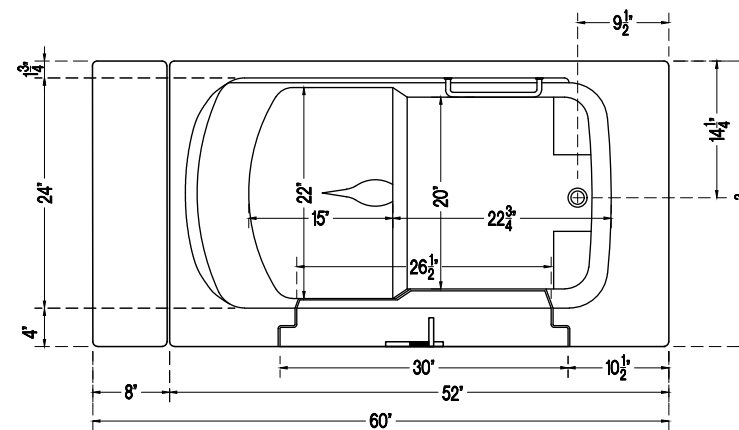

L.A. 3052W

Liquid Accents

Accessible, compact and functional

The Liquid Accents 3052W represents an ambitious balance of accessibility, compactness, and functionality. The 30" wide, outward-swinging door allows near full front access to the seat making transfers from a wheelchair simpler, while still being able to open the door fully in a narrow, 60" wide bathroom space.

The 3052W comes highly recommended by in-home healthcare professionals for its simplicity when assisting wheelchair users, seniors with limited mobility and those individuals with special needs. Special attention was paid to the door and locking mechanism to ensure a worry-free, leak-proof door seal.

Specifications:

29^{3/4}" W x 52" L x 40^{1/4}" H	17" H x 22" W	185 lbs	34^{1/2} (at top)
TUB DIMENSIONS	SEAT DIMENSIONS	TUB WEIGHT	DOOR WIDTH

Standard Features L.A. 3052W

- Marine-Grade Fiberglass & Resin Composite Tub Shell
- High-Gloss, Triple-Coated Gelcoat Finish
- One-Piece, Stainless-Steel Support Frame
- 6 Adjustable Leveling Legs
- Low, 6" Door Threshold
- Ergonomic, Push/Pull Door Handle
- Water-Tight Door Seal
- Outward Swinging Door
- 17" High, ADA-Compliant, Contoured Seat
- Neck Pillow
- Interior Safety Grab Bar
- Deck-Mounted, U-Shaped Grab Bar
- Non-Slip, Textured Floor
- Integrated Door Drain
- 4-piece Chrome Faucet
- 2 Integrated Front Access Maintenance Panels
- Color-Matched Extension Kit to fit 60"
- Flangeless Design
- 1 HP Pump
- Anti-Scald Valve

Optional Features L.A. 3052W

- Optional baseboard available in white or biscuit
- Drain Options: 2" Quick Drain or Secondary Toe-Touch Emergency Drain

Hydromassage System Add-Ons & Upgrades

- Inline Heater
- Aromatherapy System
- Chromotherapy Light System
- Ozone Sanitation System

Therapeutic System Options