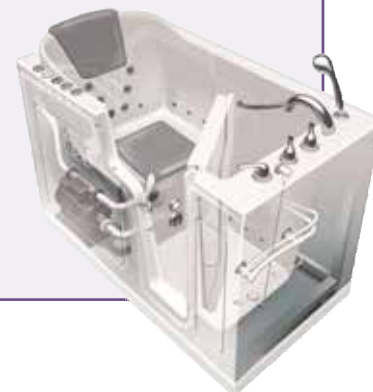

5 Standard Therapies on your Alexis Walk-in Bathtub

Hydrotherapy Jet Massage

A total of 10 water jets massage the body, eliminating pain-causing lactic acid in the muscles, while helping to relieve body aches and inflammation.

Air Bubble Therapy

18 air spa jets release thousands of tiny bubbles creating a gentle caressing massage, improving circulation. Warm air bubbles increase buoyancy, making tired muscles weightless and relieving tired joints.

Color Chromotherapy

The use of colored lights in water improves one's mood and enhances relaxation. Chromotherapy is used for stress, insomnia and seasonal affective disorder.

Aromatherapy

A selection of scents are available which release neurochemicals in the brain that result in relaxation or invigoration, depending upon the essential oil chosen.

Ozone Therapy & Purification

Ozone purifies the water and aids in healing skin conditions. Ozone enhances oxygen intake as well. This low density ozone has an oxidizing effect that actually disinfects the water.

These products meet stringent UPC plumbing code requirements

International Association of Plumbing and Mechanical Officials

Warranty

We offer a 5-year warranty on the tub shell, hinge, door and seal and a 2-year warranty on all other walk-in components. Speak with your representative to learn more.

©2020 BCI Acrylic, Inc.
Liquid Accents is a division of BCI Acrylic, Inc.
LA-WITB 02.20 TOR 15M