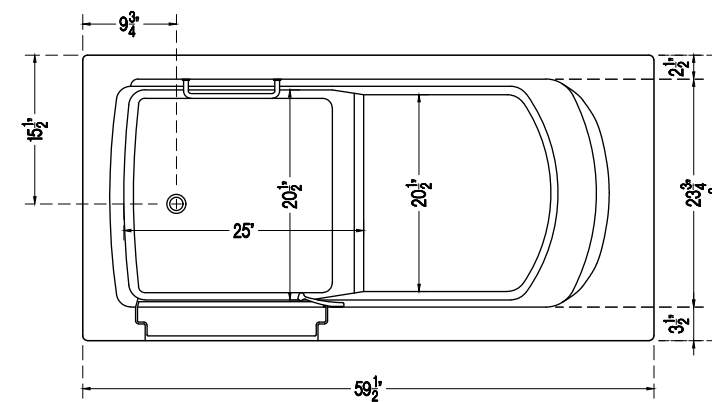

Door/Drain Orientation

Right-Hand

Left-Hand

Tub Colors

White

Biscuit

Top View

Side View

Specifications:

29¾" W x 53" L x 37½" H	17" H x 20½" W	165 lbs	18" (at top)
TUB DIMENSIONS	SEAT DIMENSIONS	TUB WEIGHT	DOOR WIDTH

Standard Features L.A. 3052

- Marine-Grade Fiberglass & Resin Composite Tub Shell
- High-Gloss, Triple-Coated Gelcoat Finish
- One-Piece, Stainless-Steel Support Frame
- 6 Adjustable Leveling Legs
- Low, 6" Door Threshold
- Ergonomic, Push/Pull Door Handle
- Water-Tight Door Seal
- Inward Swinging Door
- 17" High, ADA-Compliant, Contoured Seat
- Neck Pillow
- Interior Safety Grab Bar
- Deck-Mounted, U-Shaped Grab Bar
- Non-Slip, Textured Floor
- Integrated Door Drain
- 4-piece Chrome Faucet
- 2 Integrated Front Access Maintenance Panels
- Color-Matched Extension Kit to fit 60"
- Flangeless Design
- 1 HP Pump
- Anti-Scald Valve